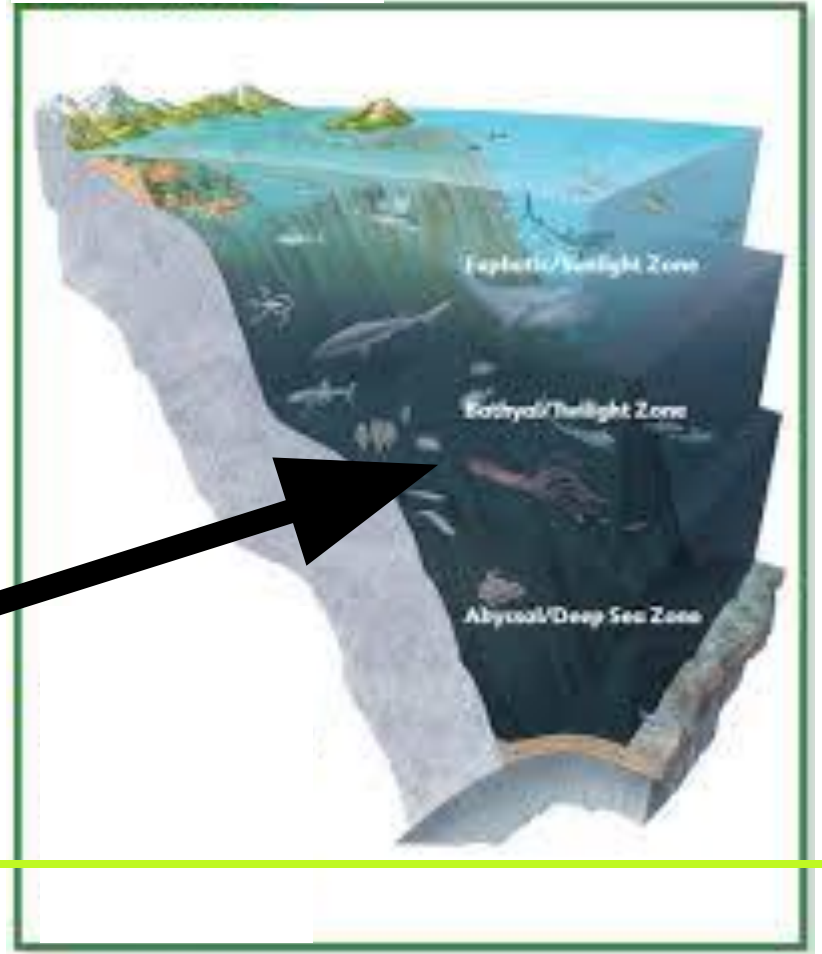

# Where does the giant squid live?

Giant squid live in the Twilight Zone.

This is between 1000 and 2000 feet deep in the ocean. The Twilight Zone can be found in any ocean.

Twilight Zone

# Giant Squid Anatomy

The squid has giant tentacles and two tiny eyes. They are the size of a fire bee. Its body is a forty three foot oval. The body covering is sheath. It is a really dark red and sometimes white color. The beak makes it an oval shape.