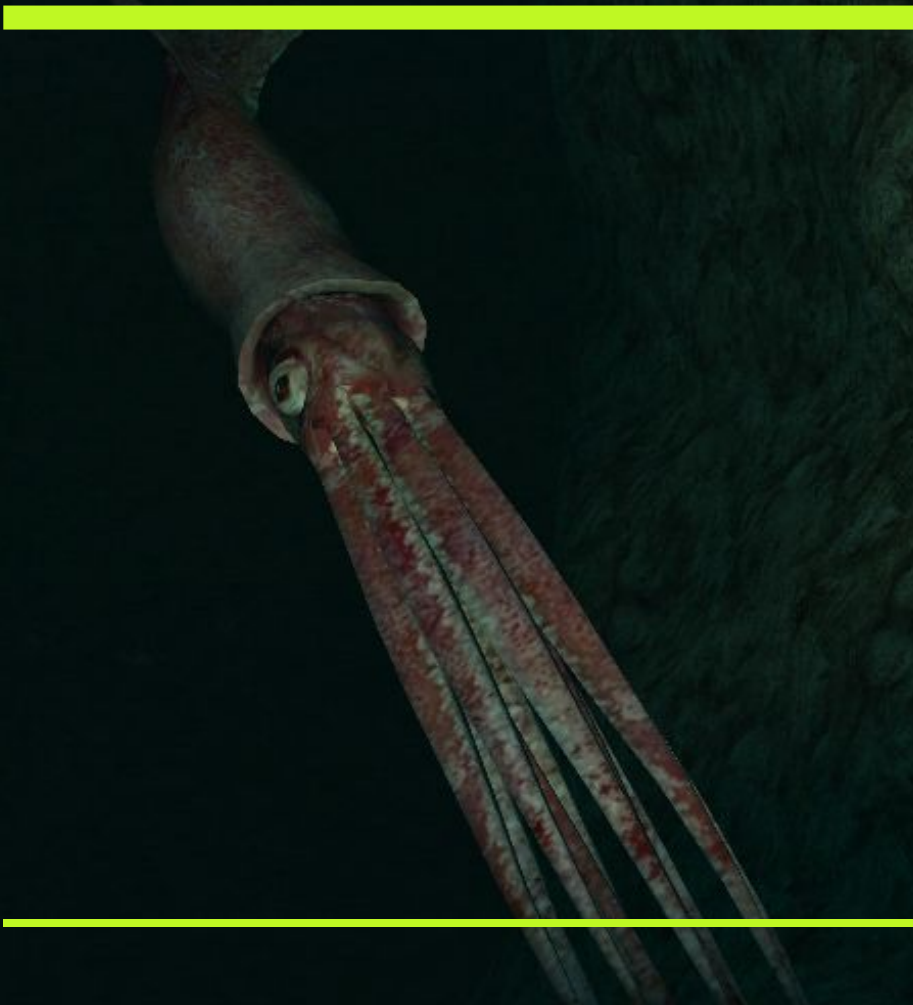

# Where does the giant squid live?

Giant squid live in the Twilight Zone.

This is between 1000 and 2000 feet deep in the ocean. The Twilight Zone can be found in any ocean.

Twilight Zone

# Giant Squid Anatomy

The squid has giant tentacles and two tiny eyes. They are the size of a fire bee. Its body is a forty three foot oval. The body covering is sheath. It is a really dark red and sometimes white color. The beak makes it an oval shape.