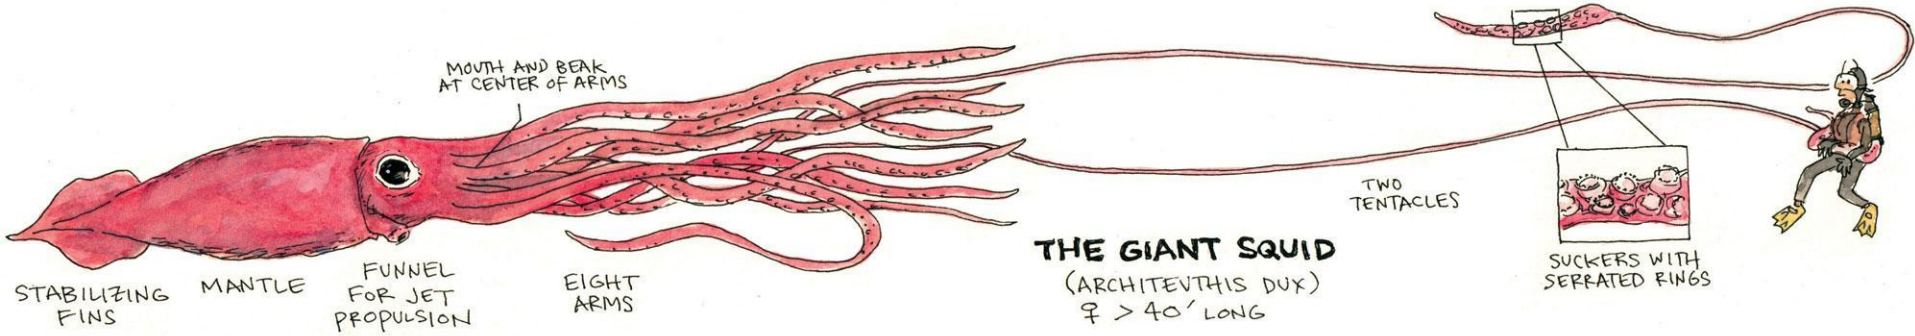

# Where does the giant squid live?

Giant squid live in the Twilight Zone.

This is between 1000 and 2000 feet deep in the ocean. The Twilight Zone can be found in any ocean.

Twilight Zone

# Giant Squid Anatomy

The squid has giant tentacles and two tiny eyes. They are the size of a fire bee. Its body is a forty three foot oval. The body covering is sheath. It is a really dark red and sometimes white color. The beak makes it an oval shape.

## Giant Squid Facts:

- Baby giant squid can glow in the dark.
- They can grow up to 440 pounds.
- They live about five years.
- They have small eyes.
- They can regenerate their tentacles.
- They hunt for food and can eat fish, other squid, and small whales.