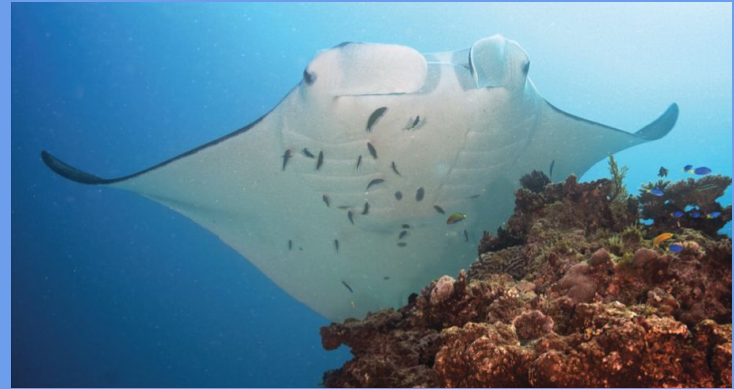

Mobula Ray

By: Luke Bowen

Introduce Animal and Habitat

Mobula rays live in the

- *Pacific*
- *Atlantic*
- *Indian Ocean*
- *Arctic*
- *Antarctic*

Diet and predators

There predators are

- *Large sharks*
- *Dolphins*
- *False killer whales*
- *And killer whales*

There diet is

- *Microscopic plankton*
- *Krill*
- *And the occasional small fish*

Interesting facts

- *Mobula rays can jump six feet out of the air*
- *They can grow up to sixteen feet in wingspan*
- *Mobula rays are in the genus of rays in the family, Mobulidae*
- *Some other names for them are flying rays devil rays*
- *Mobula rays communicate by jumping*